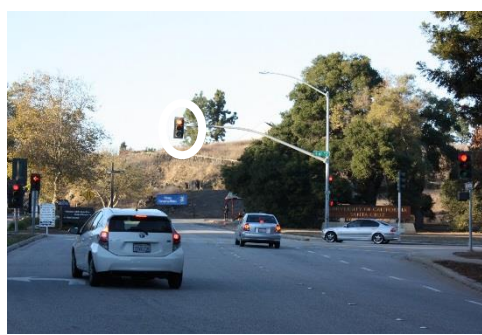

Directions from UCSC Main Entrance (Intersection of High St. and Bay St./Glenn Coolidge Drive)

1) Enter through UCSC main entrance on Glenn Coolidge Drive

View from High St. (turn right at stoplight)

View from Bay St. (through stoplight)

2) Stay on Glenn Coolidge Dr past two traffic lights, up the hill, and into the forest. Coolidge will then turn into McLaughlin Dr. You will pass 2 stop signs.

3) Turn right at the 3rd stop sign, at the flashing red light, toward Social Sciences 2

4) Follow up the hill until you get to another Stop sign.

5) After the stop sign you will see Social Sciences 2 on your right.

6) Our two parking spots, which read “Psychology Research Department,” will be on your right.